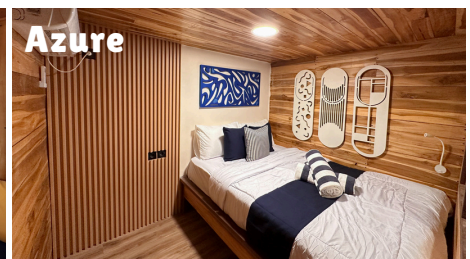

open trip
weekday & weekend

VHALÉ

Atlantic
8.950k/pax

Oceanic
7.450k/pax

Pacific
6.200k/pax

Azure
5.200k/pax
[share bathroom]

Coral
5.700k/pax

Coral
4.450k/pax
[sharing room]

Coral